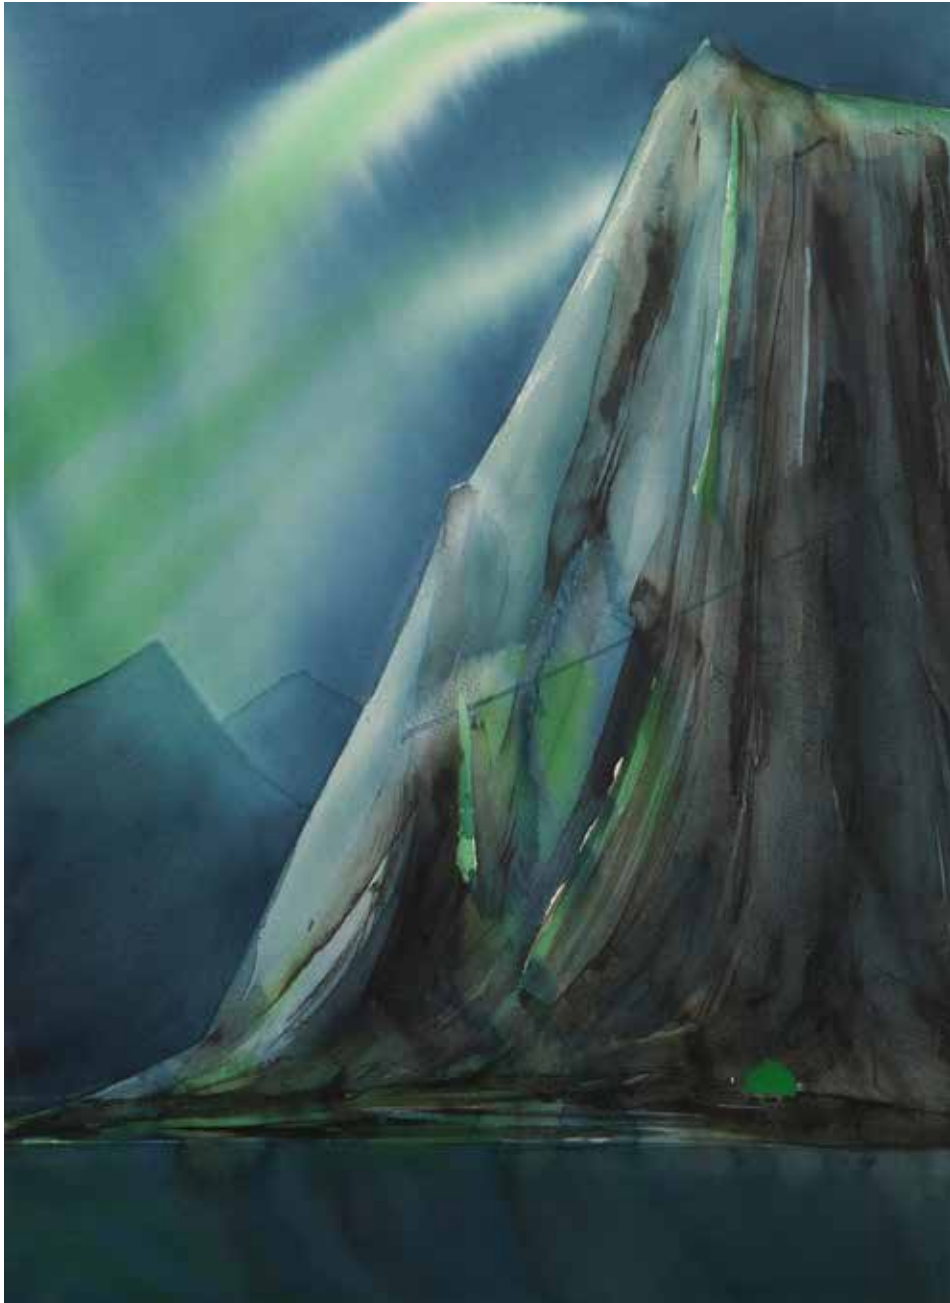

WWW.INSTAGRAM.COM/KARIN_LYKKE_GROTH

"Calm", 2016. 95 x 155 cm

"Sun Shower", 2016. 95 x 155 cm

"Elements / Earth", Iceland 2016. 75 x 55 cm

"Elements / Water / Melting Away", Iceland 2016. 75 x 55 cm

"Artic Fantasy VI", Alta 2019. 55 x 75 cm

"Arctic Fantasy III", Alta 2019. 35 x 55 cm

"The Hermit", Lofoten 2018. 120 x 90 cm

"Moonlight I", Lofoten 2018. 55 x 75 cm

"Fullmoon / Snowy Mountain", Lofoten 2019. 35 x 55 cm

"Arctic Winter Dream I", Lofoten 2020. 35 x 55 cm